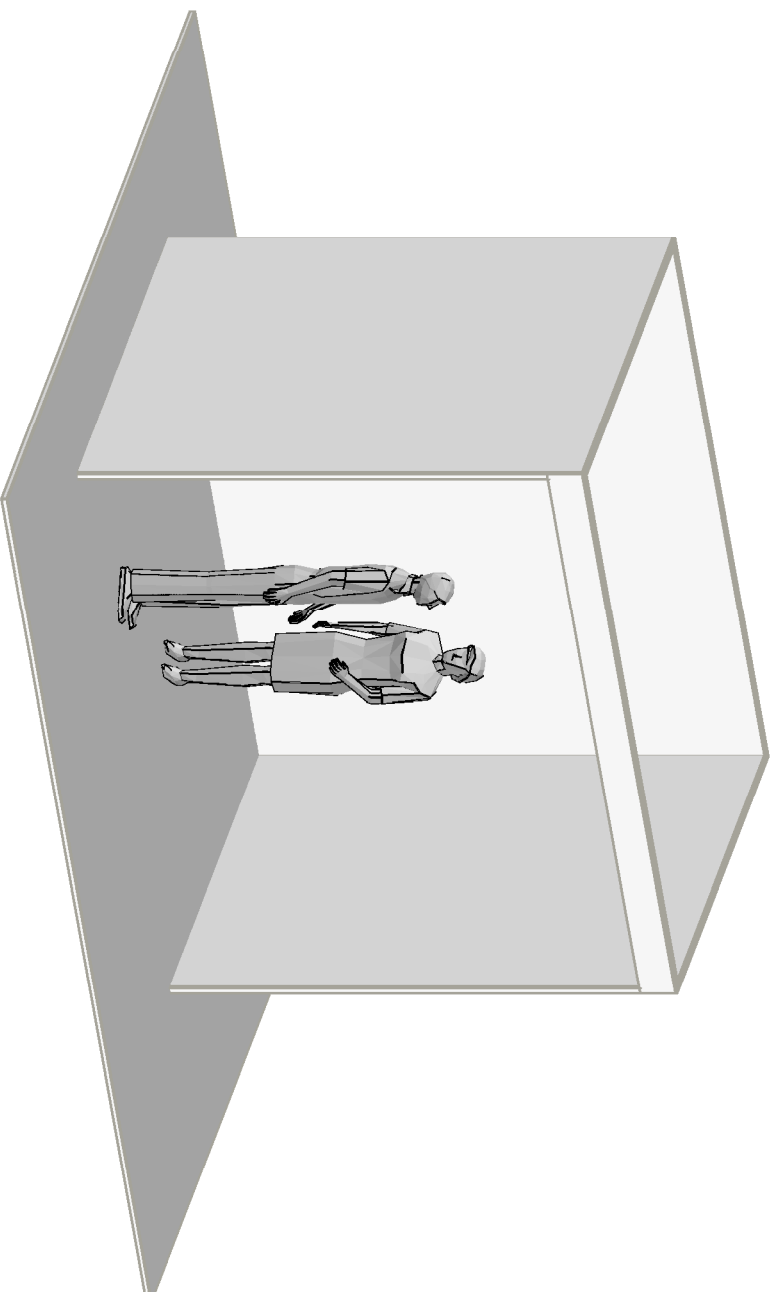

2 X 3 Standard

- 1) Shell scheme with white infill panels
- 2) Exhibitor name card
- 3) Double 15amp double socket.
- 4) 2 spotlights on track

NBE_SK_01_B